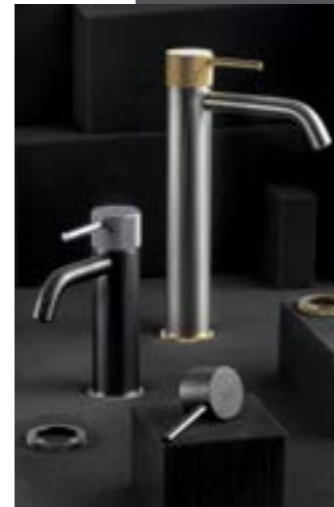

TRAMA

Colección de gran versatilidad y gusto, TRAMA combina unas formas más tradicionales y lineales con el encanto de las estrías arquitectónicas que realzan su forma. Disponible en varios acabados metalizados, aplicados al cuerpo o a los detalles de la base, y accesible para toda la gama de productos de baño, desde la grifería hasta la bañera, TRAMA deja un amplio espacio a la inventiva personal, permitiendo crear combinaciones únicas para un producto original y fresco.